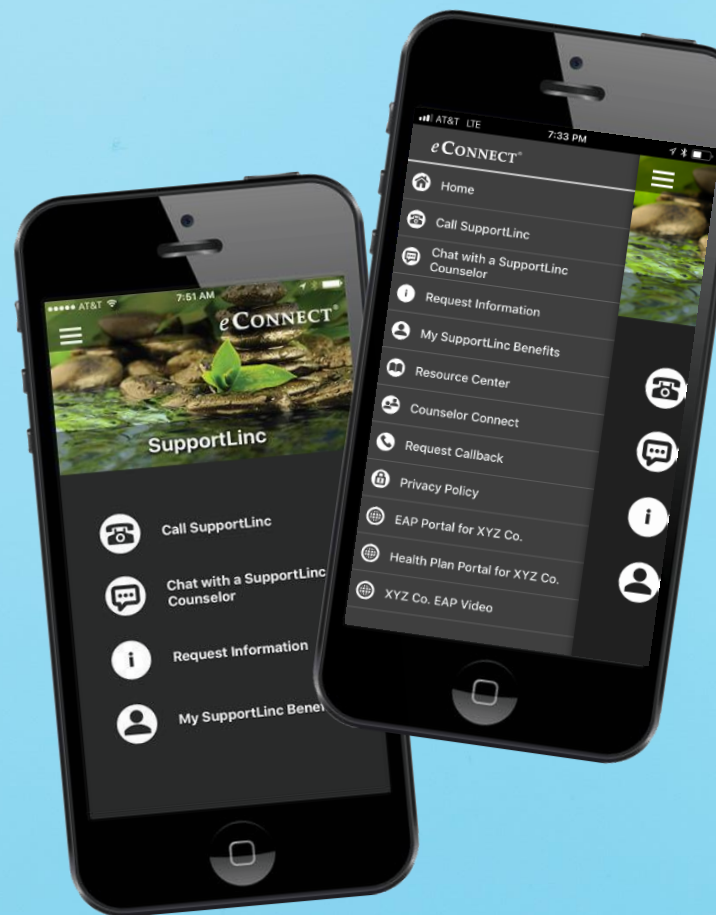

eCONNECT[®] MOBILE

ACCESS THE EAP WHILE YOU'RE ON-THE-GO

- Connect with an EAP Professional by Phone or Live Chat
- Request More Info or Schedule a Callback
- Schedule Video Counseling
- Get Help Navigating Life's Issues with Expert Content and Resources

SUPPORT  LINC
EMPLOYEE ASSISTANCE PROGRAMS

PHONE 1-888-881-LINC (5462)

DOWNLOAD FOR
APPLE iOS
OR ANDROID